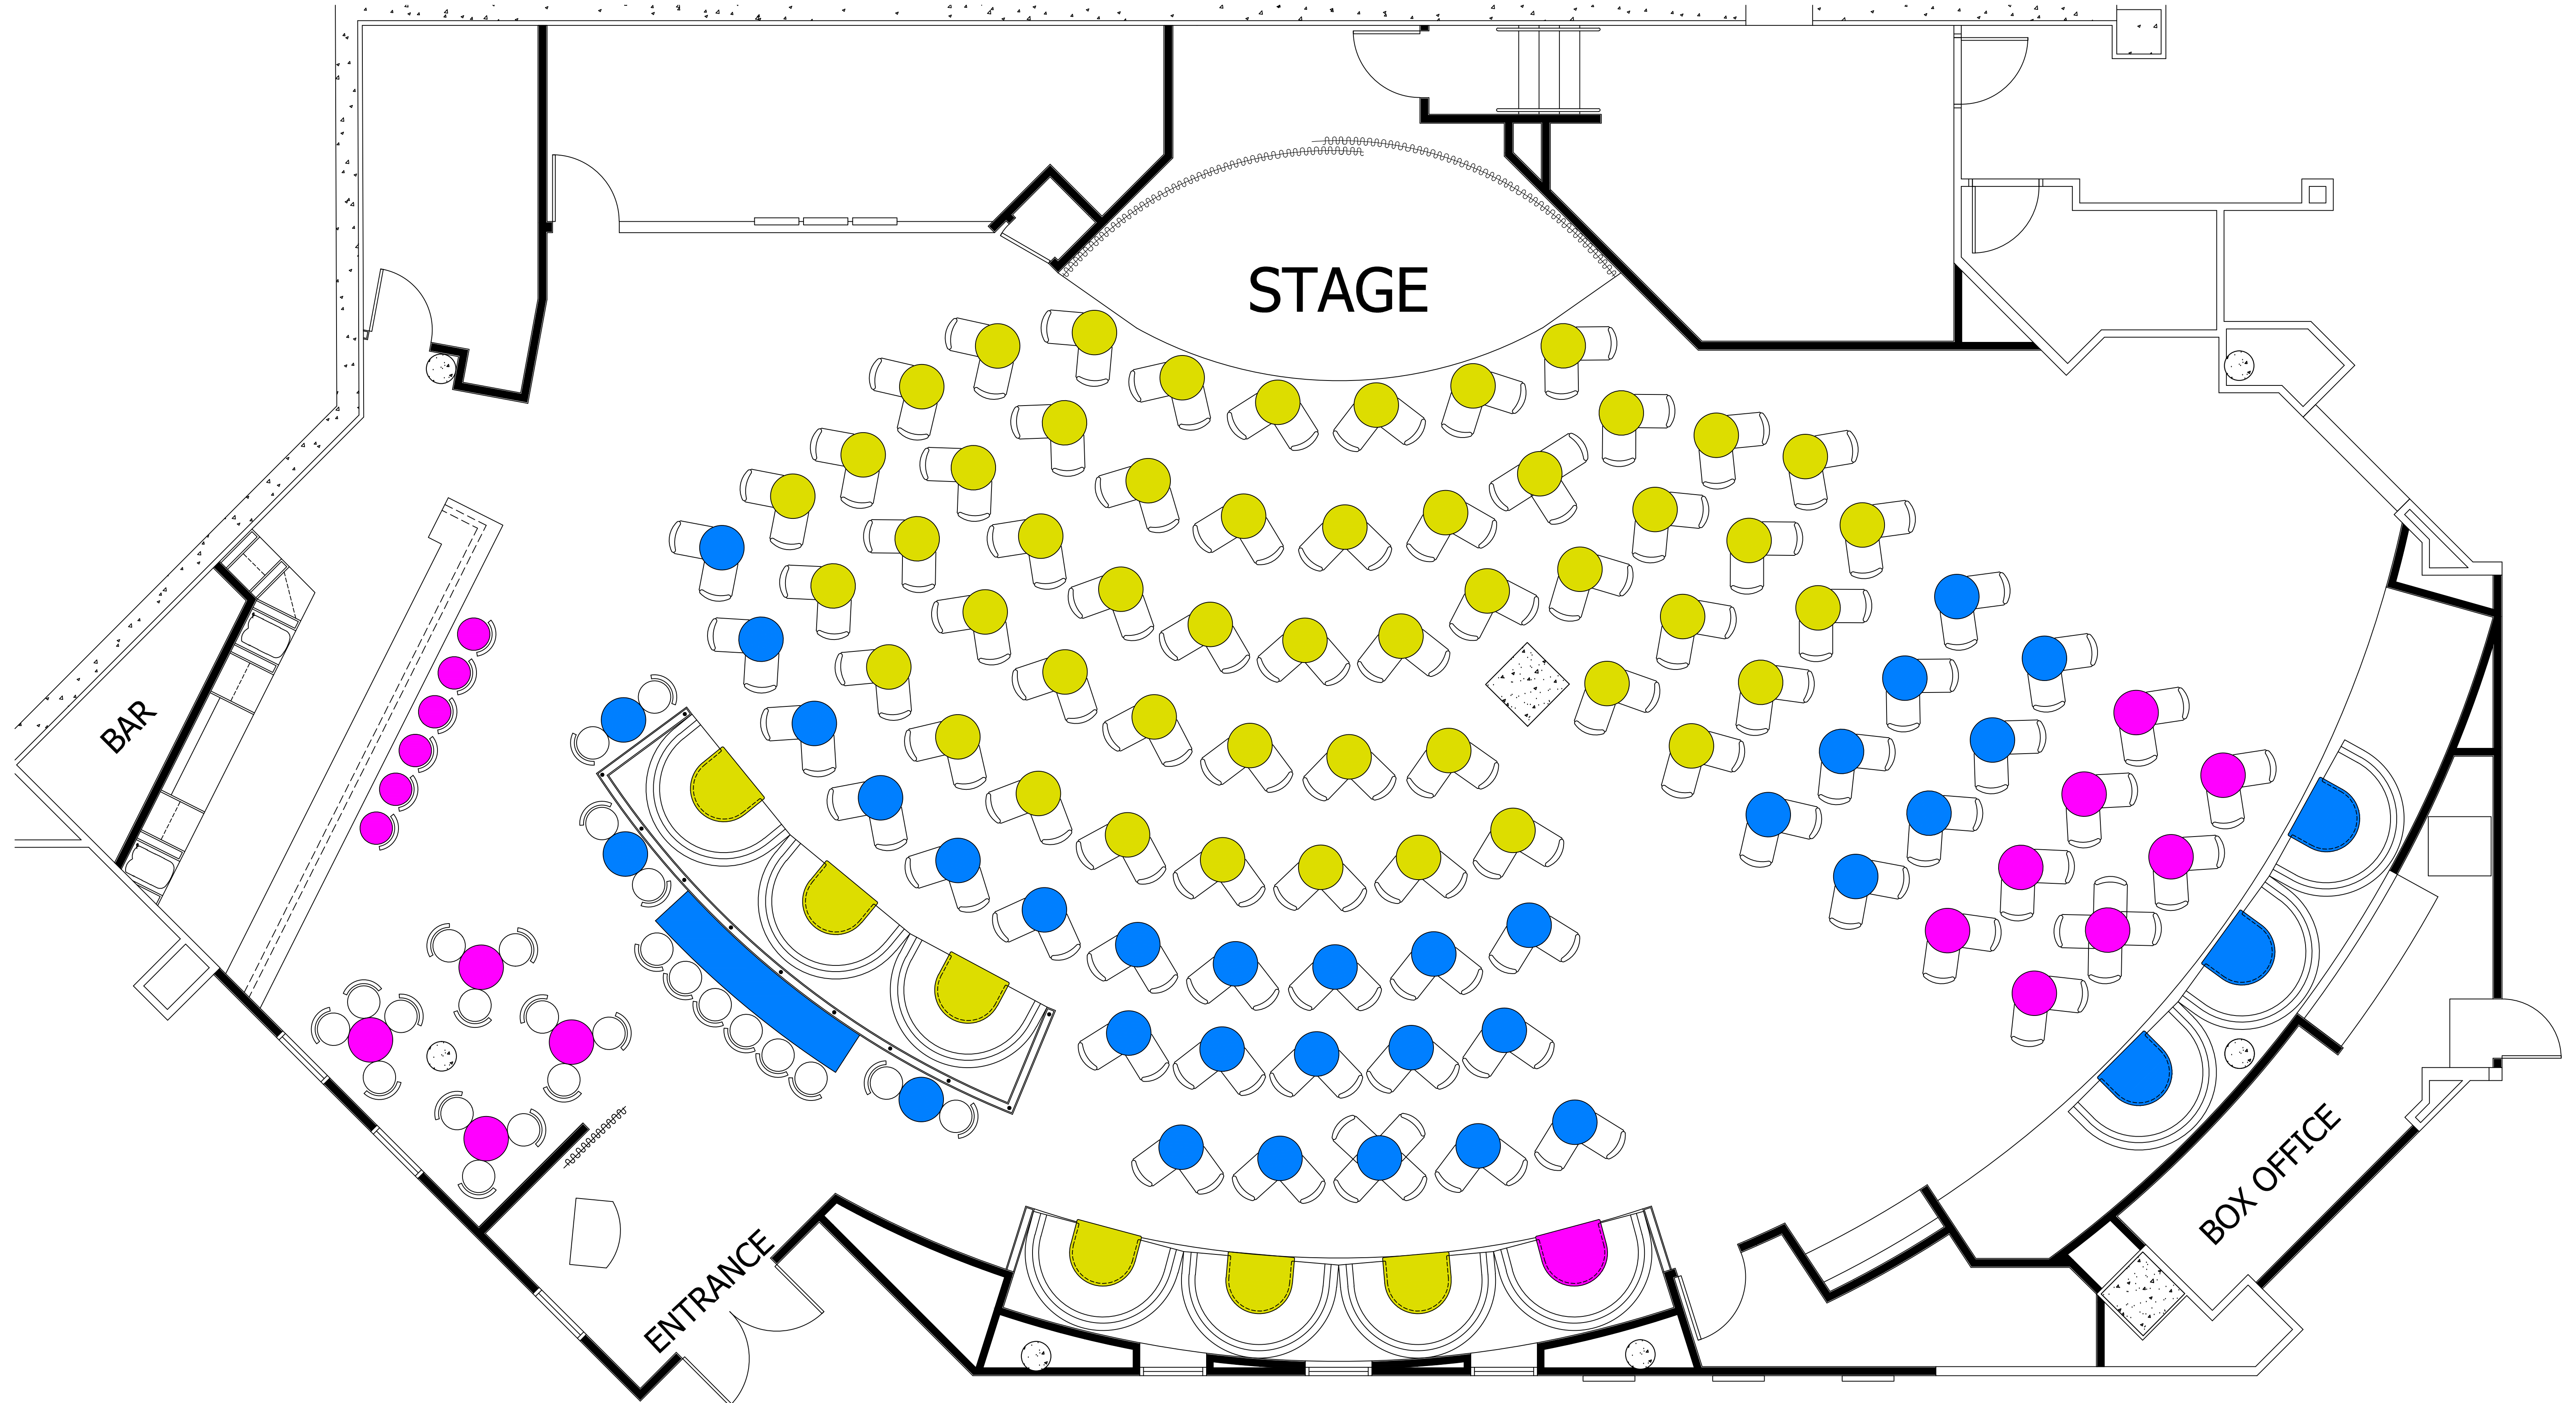

# BRAD GARRETT'S COMEDY CLUB

TOTAL CAPACITY - 252 SEATS	
	ZONE 1 - 127 SEATS
	ZONE 2 - 84 SEATS
	ZONE 3 - 41 SEATS